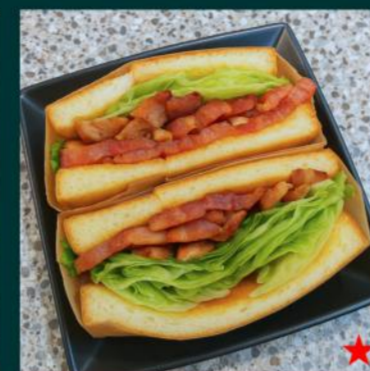

Crispy Chicken, Bacon Strips, Guacamole, Cheese Wiz.

Original / Spicy 19.99

MEXICAN

Patty of Choice, Guacamole, Fried Egg, Caramelized Onions & Cheese.

19.99

9.99

15.99

12.99

12.99

14.99

15.99

11.99

16.99

13.99

15.99

14.99